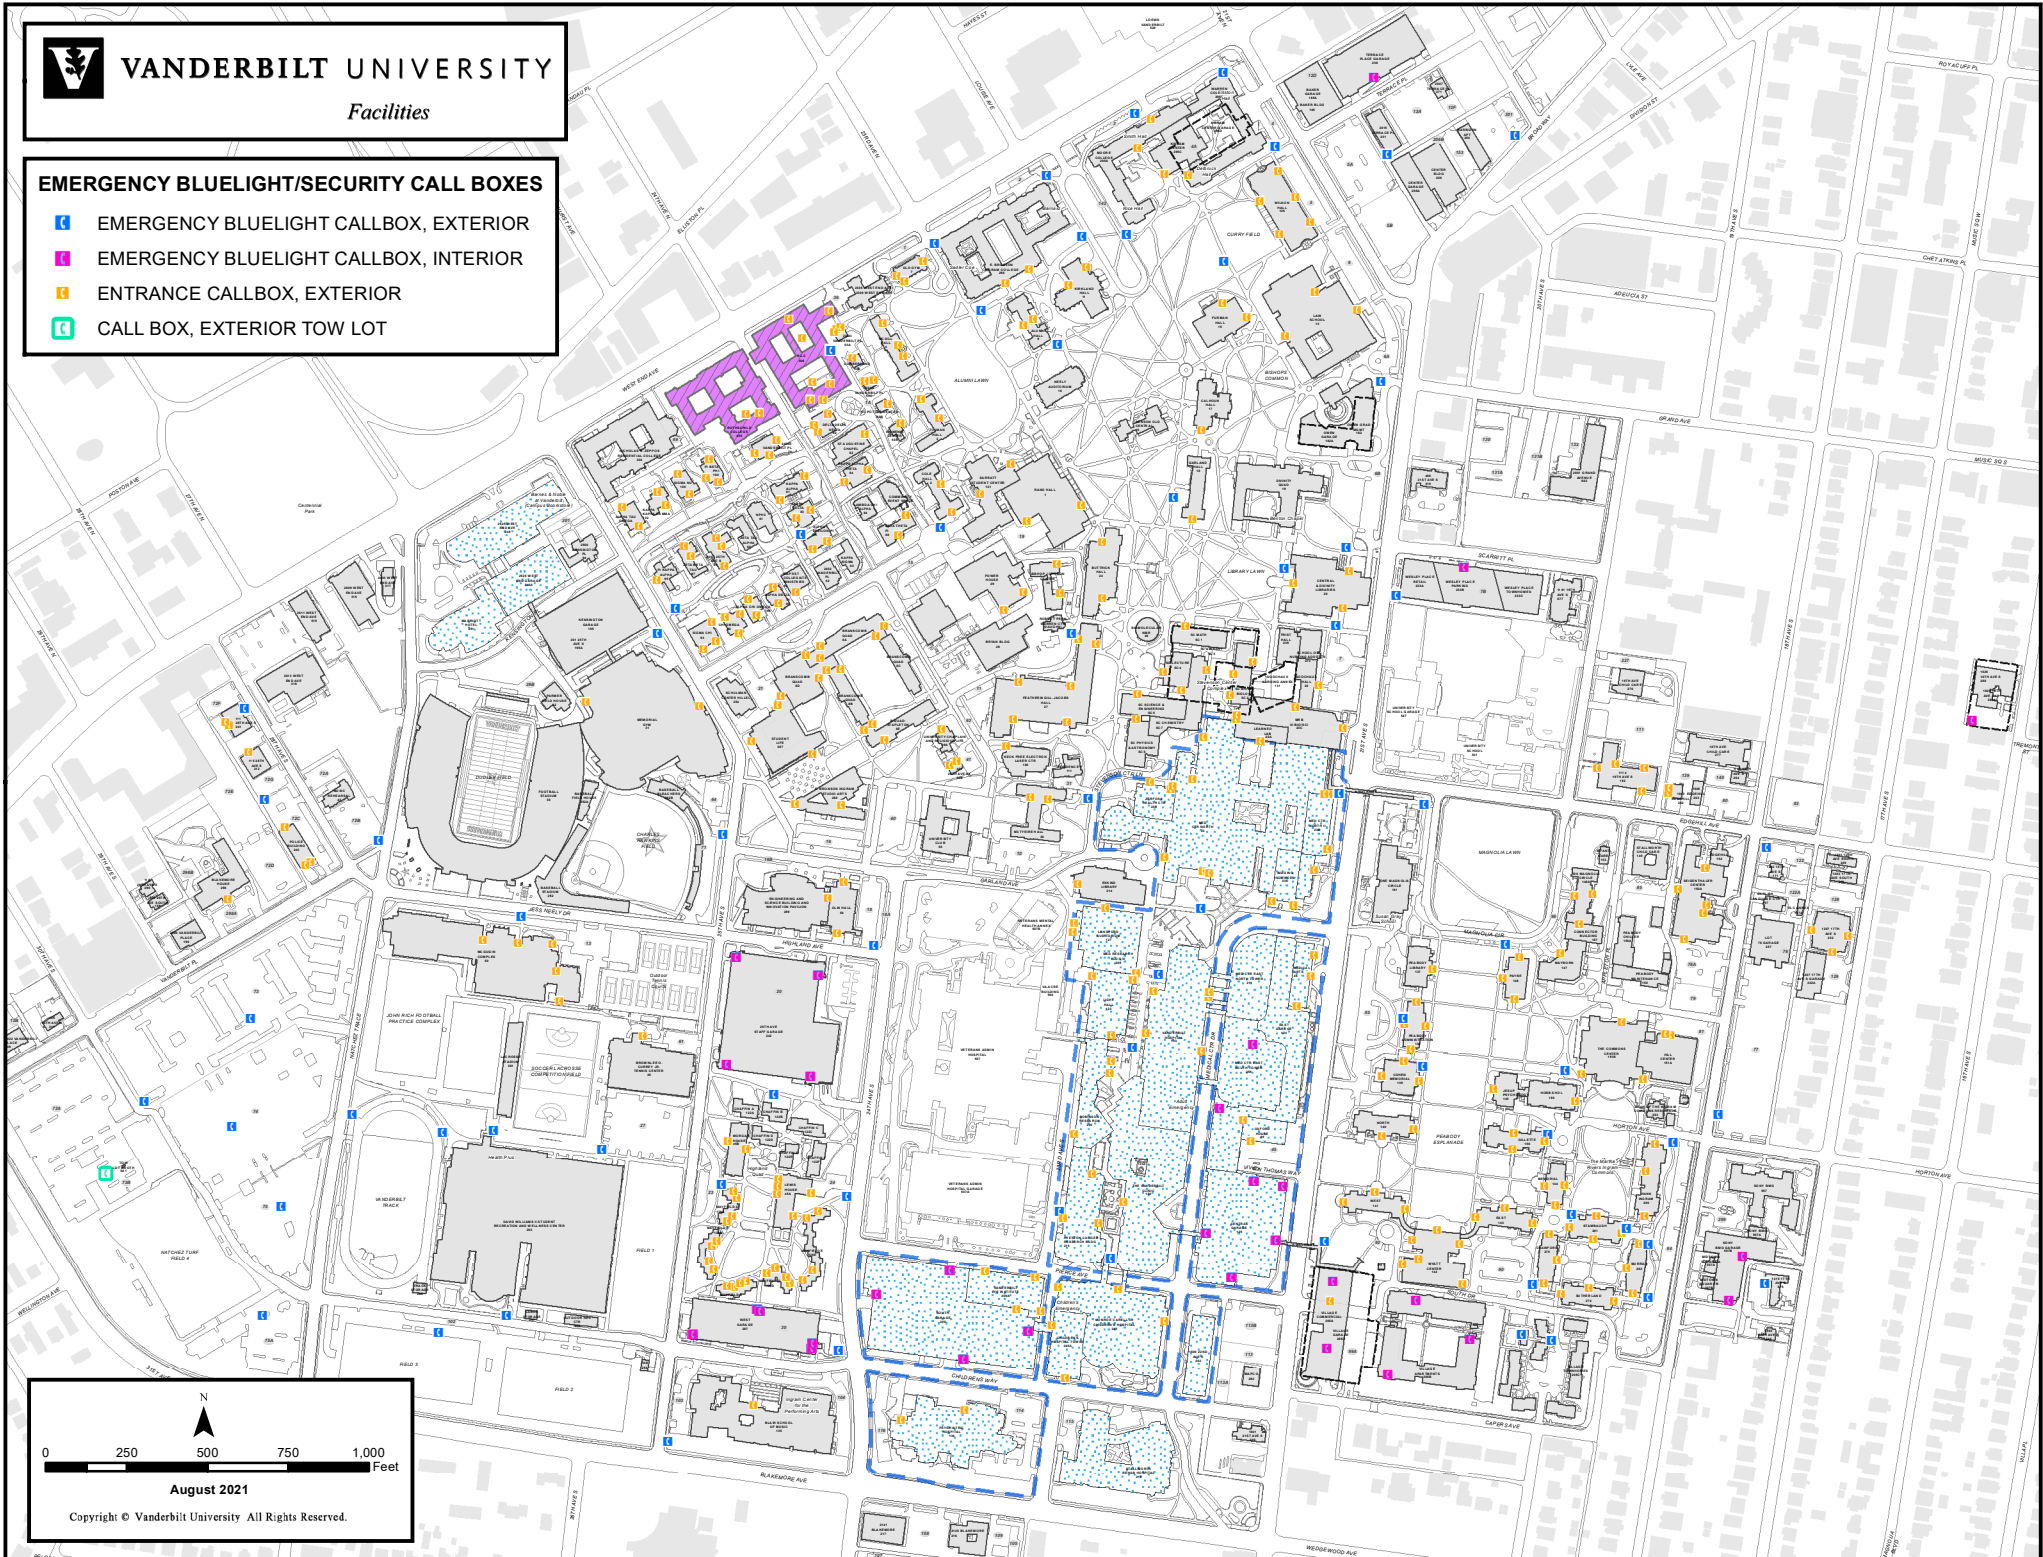

VANDERBILT UNIVERSITY

Facilities

EMERGENCY BLUELIGHT/SECURITY CALL BOXES

- EMERGENCY BLUELIGHT CALLBOX, EXTERIOR
- EMERGENCY BLUELIGHT CALLBOX, INTERIOR
- ENTRANCE CALLBOX, EXTERIOR
- CALL BOX, EXTERIOR TOW LOT

N

0 250 500 750 1,000 Feet

August 2021

Copyright © Vanderbilt University All Rights Reserved.